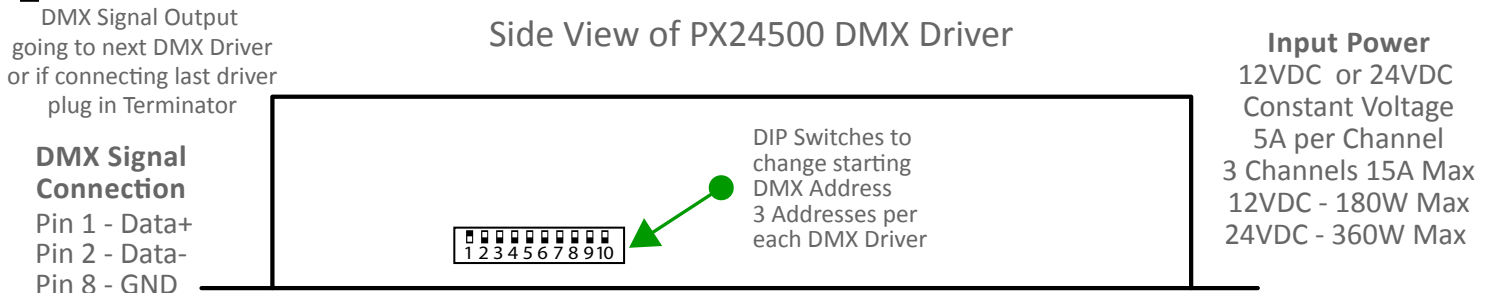

CONNECTION INSTRUCTIONS

PX24500 RGB LED DMX Driver

Copyright © 2010 Eco Light LED