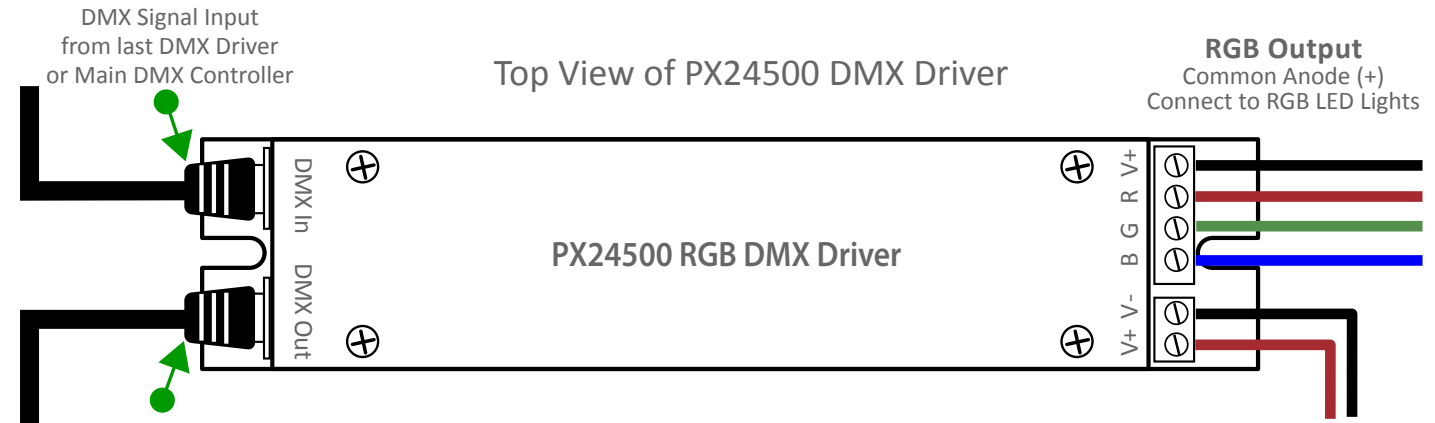

CONNECTION INSTRUCTIONS

PX24500 RGB LED DMX Driver

Copyright © 2010 Eco Light LED