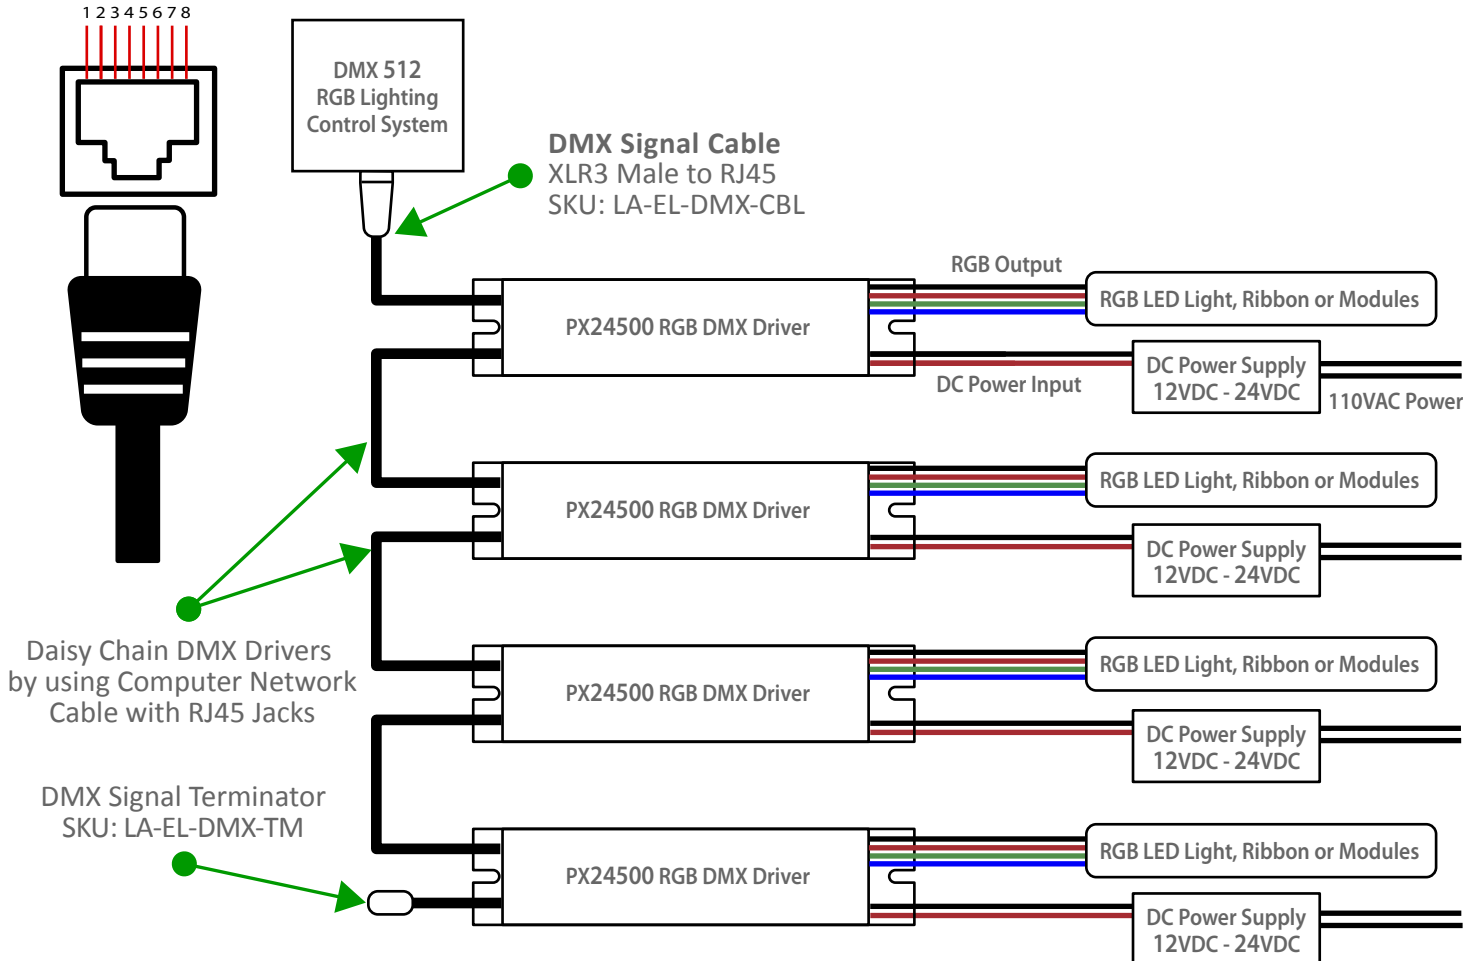

CONNECTION INSTRUCTIONS

PX24500 RGB LED DMX Driver

Copyright © 2010 Eco Light LED