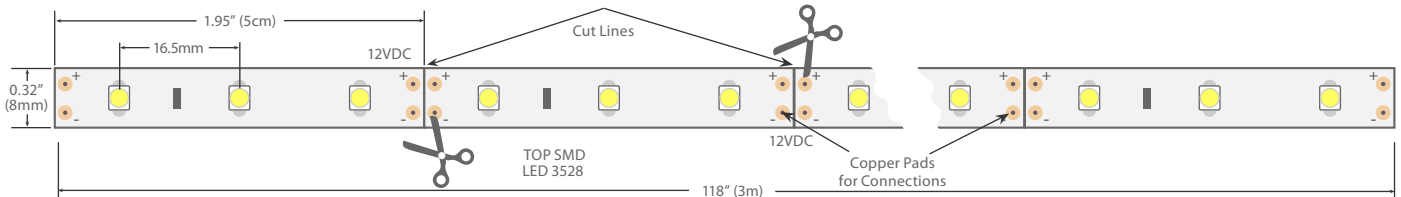

SPECIFICATIONS

Ribbon Star LED Light Strip - 118" (3m)

PRODUCT NAME Ribbon Star Uncoated 118 inches (3 meters)
SKUs RL-SC-RS-WW-10, RL-SC-RS-W-10, RL-SC-RS-R-10, RL-SC-RS-G-10, RL-SC-RS-B-10, RL-SC-RS-Y-10

DESCRIPTION The Ribbon Star LED Flexible Ribbon is a perfect solution for backlight and ambient light applications. This 118" (approximately 10 Feet) ribbon can be cut every two inches and has many quick connection options for easy connection. Ribbon comes with 3M™ 200MP mounting tape on the back, for the best long-term mounting solution. 3 SMD LEDs per two inches, 1.46W per foot of power required for this strip of light. Can be used for coves lighting, toe kicks, under cabinet, back-lighting, crown molding and many more applications. Requires a 12VDC Constant Voltage power supply.

DIMENSIONS 118" Long X 0.32" Wide X 0.07" Tall (3m L X 8mm W X 1.8mm T)

LIFESPAN 50,000 Hours

WARRANTY 2 Year Manufacturers

*Each specification total is for a 118" (3m) roll unless otherwise noted.

SKU	Color	Length	LED Qty	LED Type	Light Output (mcd/ft.)	Lumen (lumen/ft.)	Beam Angle	Voltage (VDC)	Current (Amps/ft.)	Watts Required	Max Serial Connection
RL-SC-RS-W-10	White 6000K	118" (3m)	180	TOP SMD LED 3528	18 x 1200	101	120°	12	0.12	1.46W per ft. 14.6W per 118"	30 Feet
RL-SC-RS-WW-10	Warm Wht 3500K	118" (3m)	180	TOP SMD LED 3528	18 x 850	82	120°	12	0.12	1.46W per ft. 14.6W per 118"	30 Feet
RL-SC-RS-R-10	Red	118" (3m)	180	TOP SMD LED 3528	18 x 600	35	120°	12	0.12	1.46W per ft. 14.6W per 118"	30 Feet
RL-SC-RS-G-10	Green	118" (3m)	180	TOP SMD LED 3528	18 x 650	66	120°	12	0.12	1.46W per ft. 14.6W per 118"	30 Feet
RL-SC-RS-B-10	Blue	118" (3m)	180	TOP SMD LED 3528	18 x 250	16	120°	12	0.12	1.46W per ft. 14.6W per 118"	30 Feet
RL-SC-RS-Y-10	Amber	118" (3m)	180	TOP SMD LED 3528	18 x 600	39	120°	12	0.12	1.46W per ft. 14.6W per 118"	30 Feet